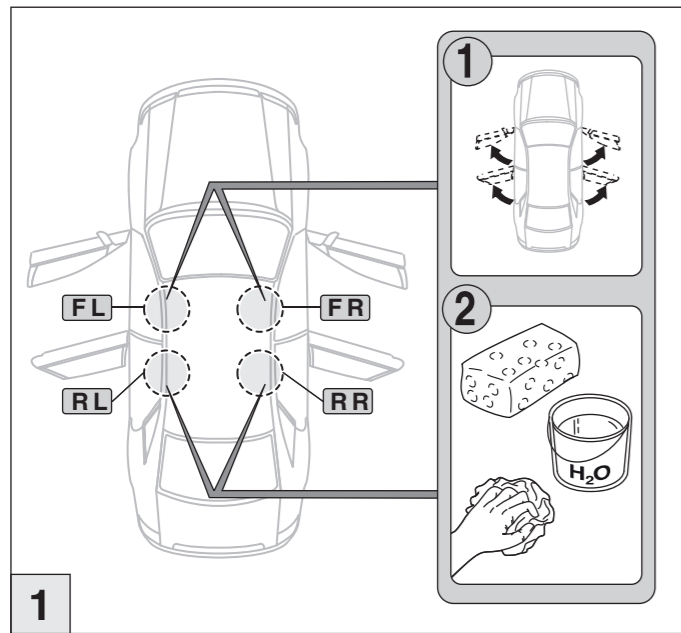

Atera SIGNO

Hyundai i 30 (5-türig/doors/portes) 08/2007–02/2017
Hyundai i 30 (3-türig/doors/portes) 01/2013–02/2017

Ford S-Max 05/2006–09/2015