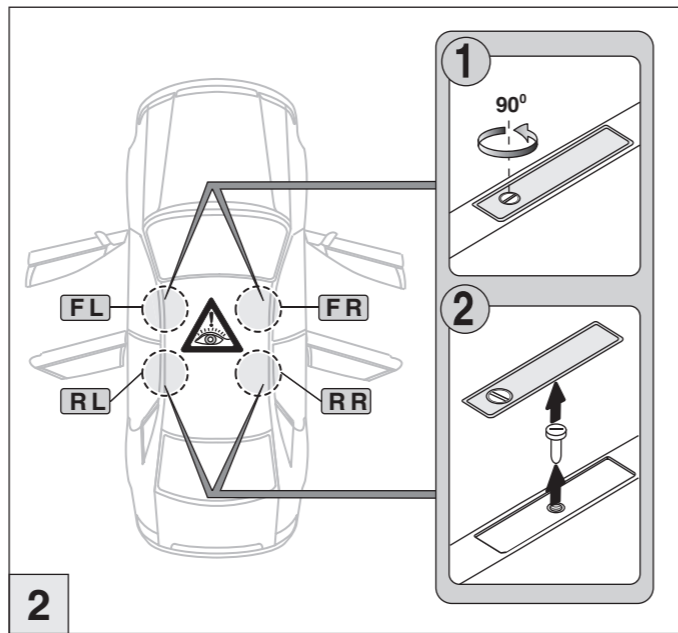

Atera SIGNO

Hyundai i 30 (5-türig/doors/portes) 08/2007–02/2017
Hyundai i 30 (3-türig/doors/portes) 01/2013–02/2017

Ford S-Max 05/2006–09/2015