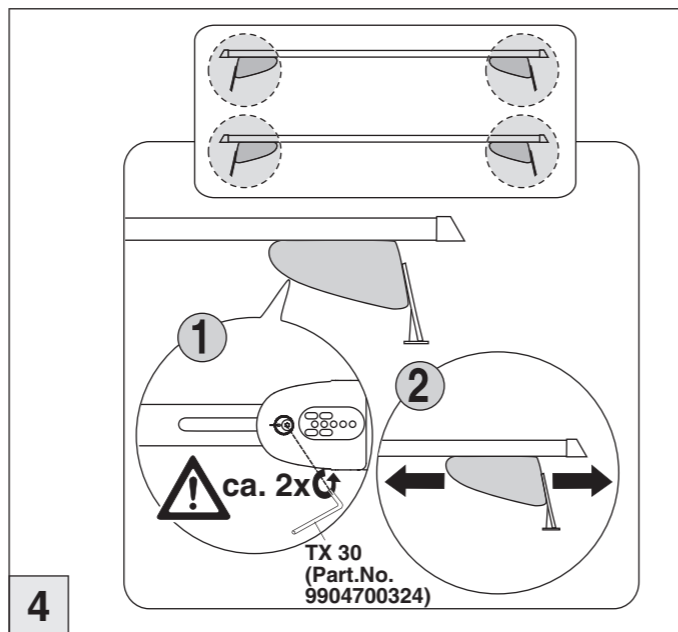

Atera SIGNO

Hyundai i 30 (5-türig/doors/portes) 08/2007–02/2017
Hyundai i 30 (3-türig/doors/portes) 01/2013–02/2017

Ford S-Max 05/2006–09/2015