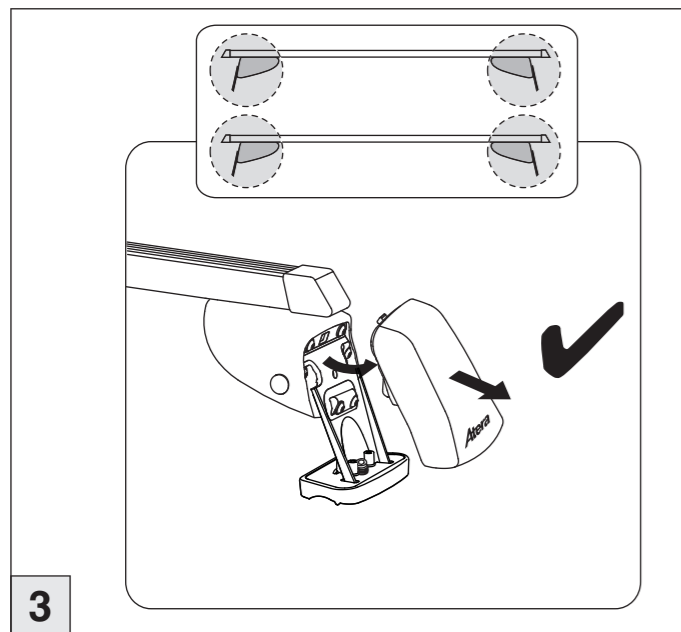

Atera SIGNO

Hyundai i 30 (5-türig/doors/portes) 08/2007–02/2017
Hyundai i 30 (3-türig/doors/portes) 01/2013–02/2017

Ford S-Max 05/2006–09/2015