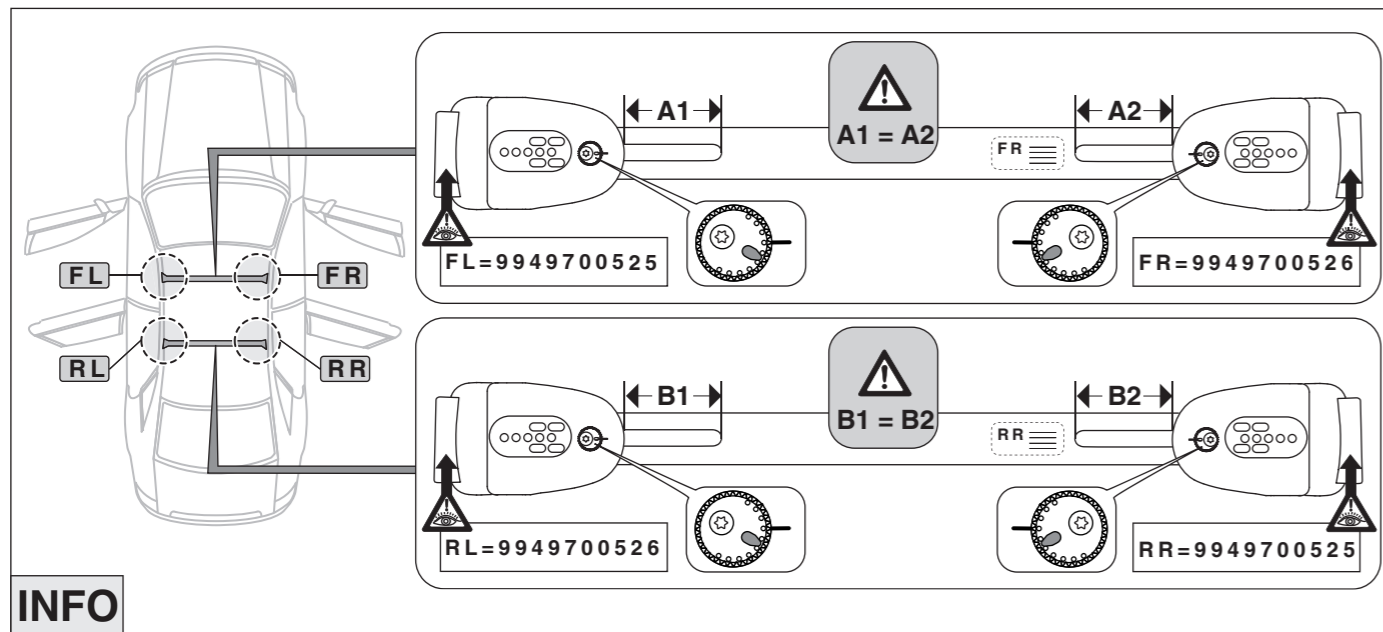

Atera SIGNO

Hyundai i 30 (5-türig/doors/portes) 08/2007–02/2017
Hyundai i 30 (3-türig/doors/portes) 01/2013–02/2017

Ford S-Max 05/2006–09/2015